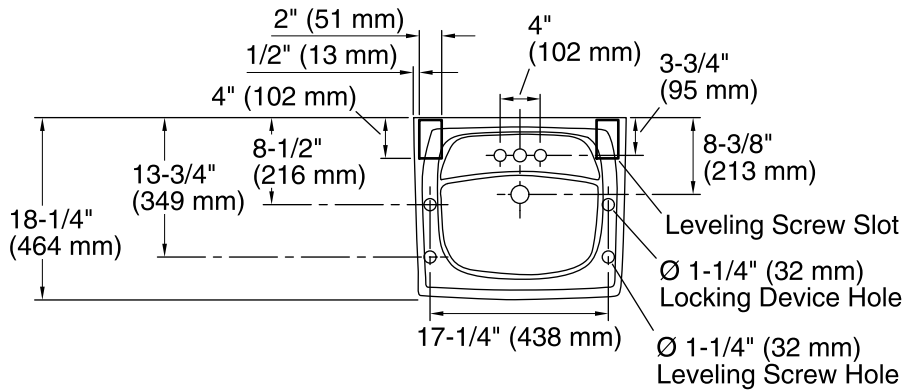

Features

- With hanger.
- With overflow.
- 4" (102 mm) centers.
- 21-1/4" (540 mm) x 18-1/8" (460 mm).

Material

- Vitreous china.

Installation

- Wall-mount

Recommended Accessories

K-8998 P-Trap

Technical Information

All product dimensions are nominal.

Bowl configuration:	Single
Installation:	Wall-mount
Bowl area (Only)	Length: 16" (406 mm) Width: 10" (254 mm) With overflow: Yes Water depth: 3-1/8" (79 mm)
Bowl area	With overflow: Yes
Number of deck holes:	3
Soap/Lotion hole:	1-1/4" (32 mm)
Drain hole:	1-3/4" (44 mm)