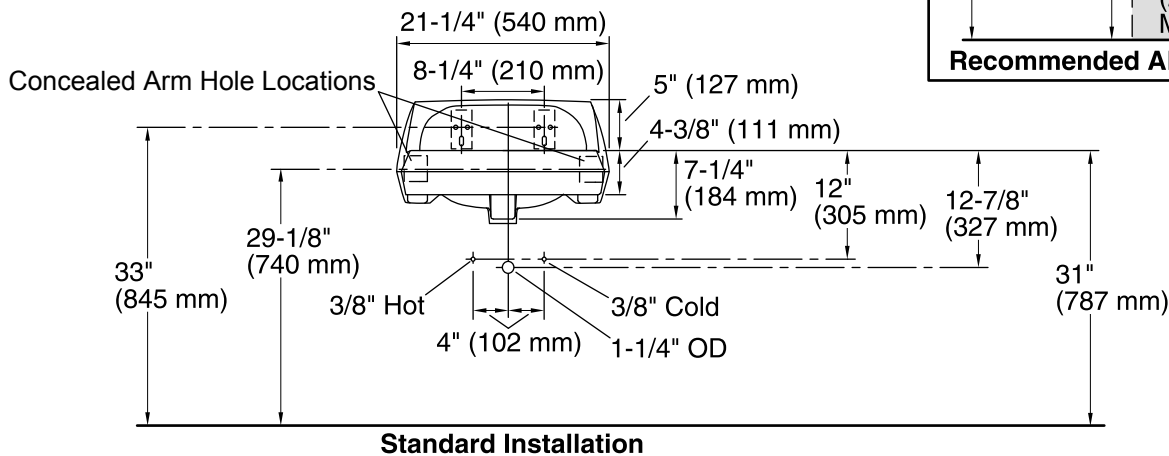

Features

- With hanger.
- With overflow.
- 4" (102 mm) centers.
- 21-1/4" (540 mm) x 18-1/8" (460 mm).

Material

- Vitreous china.

Installation

- Wall-mount

Recommended Accessories

K-8998 P-Trap

Technical Information

All product dimensions are nominal.

Bowl configuration:	Single
Installation:	Wall-mount
Bowl area (Only)	Length: 16" (406 mm) Width: 10" (254 mm) With overflow: Yes Water depth: 3-1/8" (79 mm)
Bowl area	With overflow: Yes
Number of deck holes:	3
Soap/Lotion hole:	1-1/4" (32 mm)
Drain hole:	1-3/4" (44 mm)