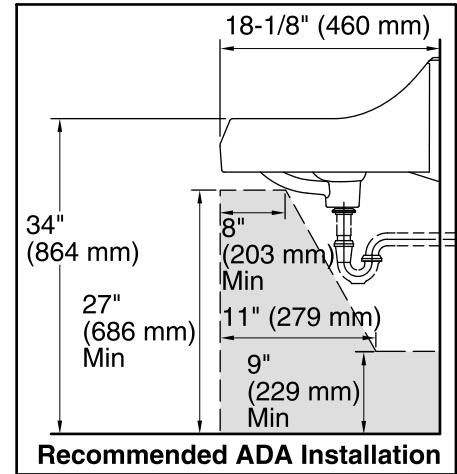

Features

- With hanger.
- With overflow.
- 4" (102 mm) centers.
- 21-1/4" (540 mm) x 18-1/8" (460 mm).

Material

- Vitreous china.

Installation

- Wall-mount

Recommended Accessories

K-8998 P-Trap

Technical Information

All product dimensions are nominal.

Bowl configuration:	Single
Installation:	Wall-mount
Bowl area (Only)	Length: 16" (406 mm) Width: 10" (254 mm) With overflow: Yes Water depth: 3-1/8" (79 mm)
Bowl area	With overflow: Yes
Number of deck holes:	3
Soap/Lotion hole:	1-1/4" (32 mm)
Drain hole:	1-3/4" (44 mm)